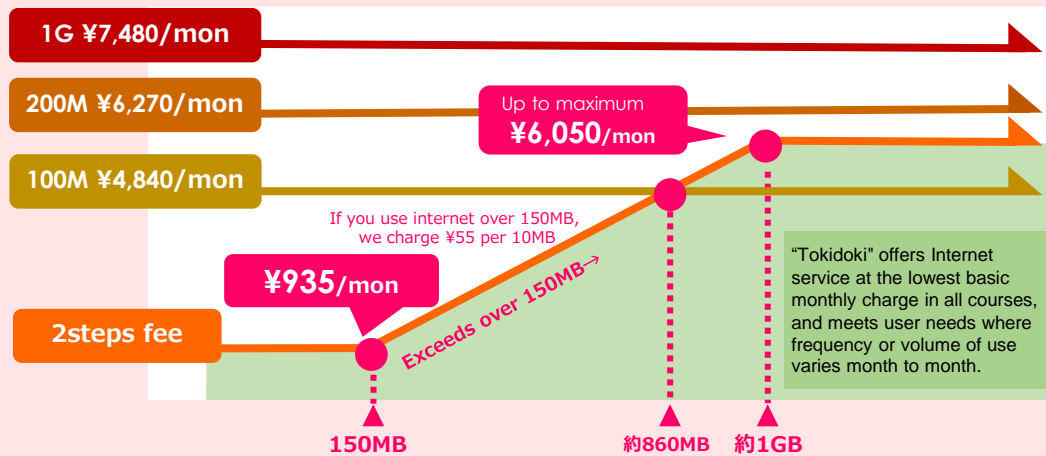

Wireless Communications

(((WICOM)))

WICOM K.K.

Phoenix Communications K.K.(Phoenix club)

Which Plan Is Right For You?

Monthly fee for the first month is FREE!

COURSE	INTERNET SPEED	Monthly Fee (tax included)		
		STANDARD Plan At least 12month	2YEARS Plan Contract for every 2years	MONTHLY Plan Useful for short term users
1G	1Gbps	7,480JPY	6,600円	9,680円
200M	200Mbps	6,270JPY	5,720円	8,470円
100M	100Mbps	4,840JPY	-	Monthly plans are available with short-term contracts for temporary use. (e.g.: Winter use only) Besides, you can also suspend your service. Need to pay 396JPY/month for ONU
10M	10Mbps	3,190JPY	-	
1M	1Mbps	2,090JPY	-	
Toki-doki (Two-tiered Flat Rate Plan) Need to pay 396JPY/month for ONU	100Mbps	935JPY~6,050JPY (1,331JPY~6,446JPY) (150MB~over1GB)	-	

What is Toki-doki(Two-tiered Flat Rate Plan)? ※Need to pay 396JPY/month for ONU

「Toki-doki」 course charges you 935JPY for the first month. You will be subject to overage charges next month if you use over 150MB.