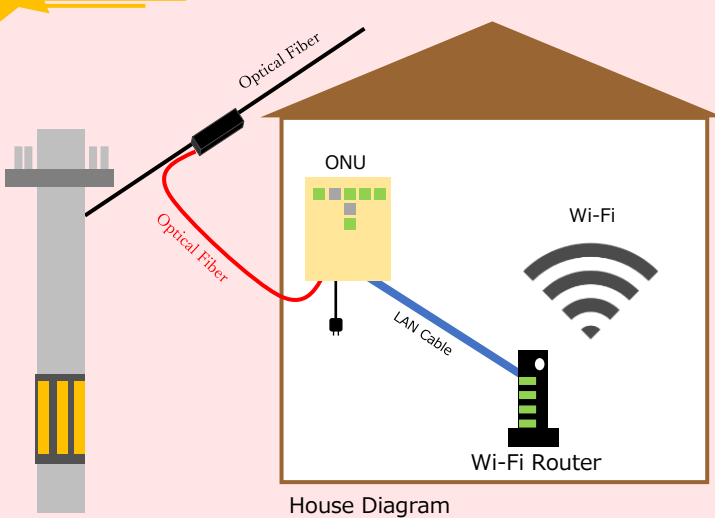

Installation Fee 36,300JPY

- If your house has already installed the ONU, we require 3,300JPY
- We will require an additional installation fee depends on your house situation.

Fiber-optic internet connections are by far the fastest and most reliable type of internet connection you can choose. To install the ONU, we need to arrange the Fiber Construction. ※except for some apartments and houses which already have ONU. The Fiber Construction is to install the ONU on the side of your house or inside, possibly in a garage or basement. **You cannot use Wi-fi without a ROUTER. We are selling some routers. (for details, please ask us)